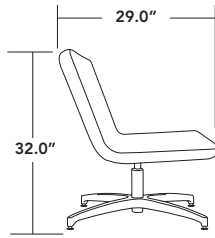

## LOUNGE

- Clever contemporary design with European style
- Two base styles: chrome four leg base; brushed disk base
- Both base styles swivel with return to center function
- Companion ottoman available
- 40" and 60" Bench with polished or brushed loop leg
- Construction: injection molded foam around a metal frame
- Versatile seating for a range of environments

## Lounge Chair - 945 (Weight capacity 300 Lbs.)

Fixed height swivel base with auto return

COM 2.25 yd.; COL 32.75 sq. ft.

**945-4POL**  
(Lounge chair with 4-leg base)

**945-DISK**  
(Lounge chair with brushed disk base)

## Chico Ottoman - 955 (Weight capacity 275 Lbs.)

Fixed height swivel base with auto return

COM 1.0 yd.; COL 18.0 sq. ft.

**955-4POL**  
(Ottoman with 4-leg base)

**955-DISK**  
(Ottoman with brushed disk base)

## Chico Bench - 974 (40") (Weight capacity 1000 Lbs.)

COM 4.50 yd.; COL 65.50 sq. ft.