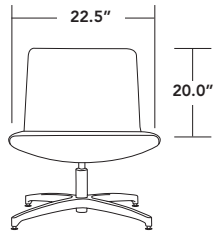

## LOUNGE

- Clever contemporary design with European style
- Two base styles: chrome four leg base; brushed disk base
- Both base styles swivel with return to center function
- Companion ottoman available
- 40" and 60" Bench with polished or brushed loop leg
- Construction: injection molded foam around a metal frame
- Versatile seating for a range of environments

## Lounge Chair - 945 (Weight capacity 300 Lbs.)

Fixed height swivel base with auto return

COM 2.25 yd.; COL 32.75 sq. ft.

**945-4POL**  
(Lounge chair with 4-leg base)

**945-DISK**  
(Lounge chair with brushed disk base)

## Chico Ottoman - 955 (Weight capacity 275 Lbs.)

Fixed height swivel base with auto return

COM 1.0 yd.; COL 18.0 sq. ft.

**955-4POL**  
(Ottoman with 4-leg base)

**955-DISK**  
(Ottoman with brushed disk base)

## Chico Bench - 974 (40") (Weight capacity 1000 Lbs.)

COM 4.50 yd.; COL 65.50 sq. ft.