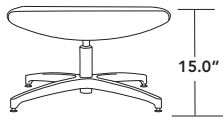

## LOUNGE

- Clever contemporary design with European style
- Two base styles: chrome four leg base; brushed disk base
- Both base styles swivel with return to center function
- Companion ottoman available
- 40" and 60" Bench with polished or brushed loop leg
- Construction: injection molded foam around a metal frame
- Versatile seating for a range of environments

## Lounge Chair - 945 (Weight capacity 300 Lbs.)

Fixed height swivel base with auto return

COM 2.25 yd.; COL 32.75 sq. ft.

**945-4POL**  
(Lounge chair with 4-leg base)

**945-DISK**  
(Lounge chair with brushed disk base)

## Chico Ottoman - 955 (Weight capacity 275 Lbs.)

Fixed height swivel base with auto return

COM 1.0 yd.; COL 18.0 sq. ft.

**955-4POL**  
(Ottoman with 4-leg base)

**955-DISK**  
(Ottoman with brushed disk base)