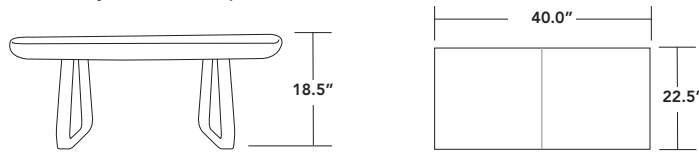

## Lounge Chair - 945 (Weight capacity 300 Lbs.)

Fixed height swivel base with auto return

COM 2.25 yd.; COL 32.75 sq. ft.

**945-4POL**  
(Lounge chair with 4-leg base)

**945-DISK**  
(Lounge chair with brushed disk base)

## Chico Ottoman - 955 (Weight capacity 275 Lbs.)

Fixed height swivel base with auto return

COM 1.0 yd.; COL 18.0 sq. ft.

**955-4POL**  
(Ottoman with 4-leg base)

**955-DISK**  
(Ottoman with brushed disk base)

## Base Styles

**945-DISK**

Brushed disk swivel base with auto return

**955-4POL**

Polished 4-leg swivel base with auto return

## Chico Bench - 974 (40") (Weight capacity 1000 Lbs.)

COM 4.50 yd.; COL 65.50 sq. ft.