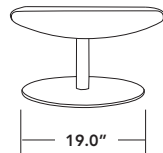

## LOUNGE

- Clever contemporary design with European style
- Two base styles: chrome four leg base; brushed disk base
- Both base styles swivel with return to center function
- Companion ottoman available
- 40" and 60" Bench with polished or brushed loop leg
- Construction: injection molded foam around a metal frame
- Versatile seating for a range of environments

## Lounge Chair - 945 (Weight capacity 300 Lbs.)

Fixed height swivel base with auto return

COM 2.25 yd.; COL 32.75 sq. ft.

**945-4POL**  
(Lounge chair with 4-leg base)

**945-DISK**  
(Lounge chair with brushed disk base)

## Chico Ottoman - 955 (Weight capacity 275 Lbs.)

Fixed height swivel base with auto return

COM 1.0 yd.; COL 18.0 sq. ft.

**955-4POL**  
(Ottoman with 4-leg base)

**955-DISK**  
(Ottoman with brushed disk base)

## Chico Bench - 974 (40") (Weight capacity 1000 Lbs.)

COM 4.50 yd.; COL 65.50 sq. ft.