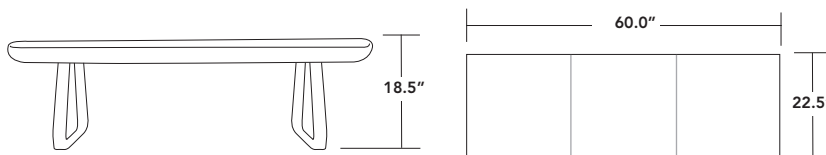

Chico Bench - 976 (60") (Weight capacity 2000 Lbs.)

COM 5.25 yd.; COL 77.75 sq. ft.

Bench

Bench Leg Styles

Available Models

MODEL

945-4POL

945-DISK

955-4POL

955-DISK

974-POL

974-BRU

976-POL

976-BRU

BASE DESCRIPTION

Lounge Polished 4 Leg Swivel Base with Auto Return

Lounge Brushed Disk Swivel Base with Auto Return

Ottoman Polished 4 Leg Swivel Base with Auto Return

Ottoman Brushed Disk Swivel Base with Auto Return

40" Bench Polished Frame Leg

40" Bench Brushed Frame Leg

60" Bench Polished Frame Leg

60" Bench Brushed Frame Leg

How to Specify:

945-POL

MODEL AND FRAME

How to Specify: