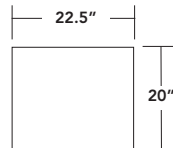

## Lounge Chair - 945 (Weight capacity 300 Lbs.)

Fixed height swivel base with auto return

COM 2.25 yd.; COL 32.75 sq. ft.

**945-4POL**  
(Lounge chair with 4-leg base)

**945-DISK**  
(Lounge chair with brushed disk base)

## Chico Ottoman - 955 (Weight capacity 275 Lbs.)

Fixed height swivel base with auto return

COM 1.0 yd.; COL 18.0 sq. ft.

**955-4POL**  
(Ottoman with 4-leg base)

**955-DISK**  
(Ottoman with brushed disk base)

## Chico Bench - 974 (40") (Weight capacity 1000 Lbs.)

COM 4.50 yd.; COL 65.50 sq. ft.

## Chico Bench - 976 (60") (Weight capacity 2000 Lbs.)

COM 5.25 yd.; COL 77.75 sq. ft.

Bench